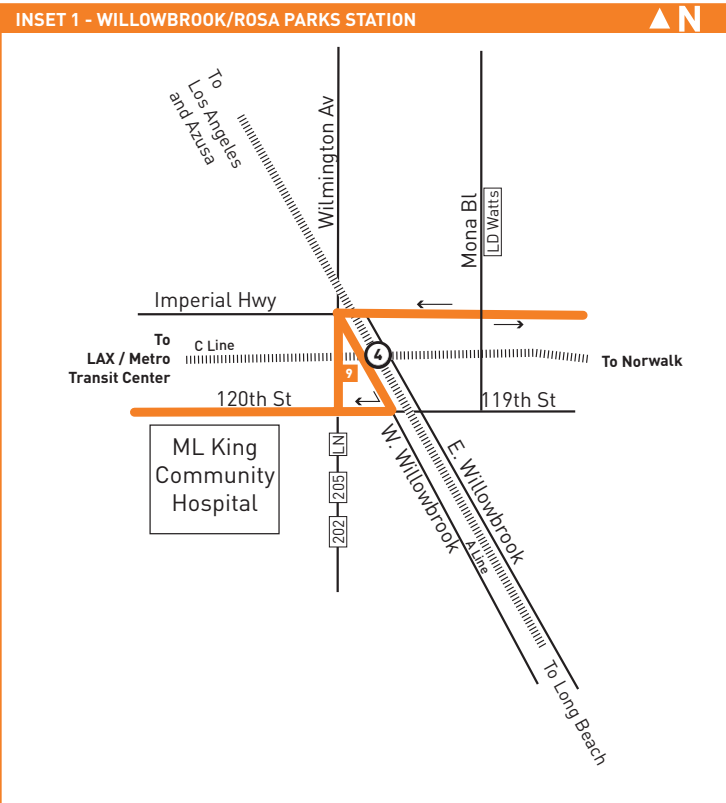

La estación LAX/Metro Transit Center se espera abrir a principios del 2025. En lugar, desde Diciembre 15, 2024, esta línea va a operar inicialmente una nueva extensión a la estación Aviation/LAX via Aviation Bl, Century Bl y 98th St. En una fecha que será anunciada en el futuro, la terminal va a mudarse al nuevo LAX/Metro Transit Center (como indicado en el horario).

ROUTE MAP

LAX / Metro Transit Center

The LAX / Metro Transit Center is expected to open in early 2025. However, from December 15, 2024, this line will initially operate a new extension from Aviation/LAX station to the LAX City Bus Center via Aviation Bl, Century Bl and 98th St. At a date to be announced, the terminus will move to the new LAX / Metro Transit Center (as shown in the timetable).

LEGEND

- Line 120 Route
- Metro Rail
- Timepoint
- Metro Rail Station
- Metro Rail Station and Timepoint
- BBB Santa Monica's Big Blue Bus
- BC Beach Cities Transit
- C Culver CityBus
- CE Commuter Express
- DL DowneyLink
- FT Foothill Transit
- GA GTrans (Gardena)
- GATE Get Around Town Express (South Gate)
- LB Long Beach Transit
- LD LADOT DASH
- LN County of LA - The Link Shuttle
- LY Lynwood Breeze
- OC Orange County Bus
- M Montebello Bus Lines
- N Norwalk Transit
- R Rapid
- RS Rancho Los Amigos Hospital Shuttle
- SW Sunshine Shuttle
- T Torrance Transit