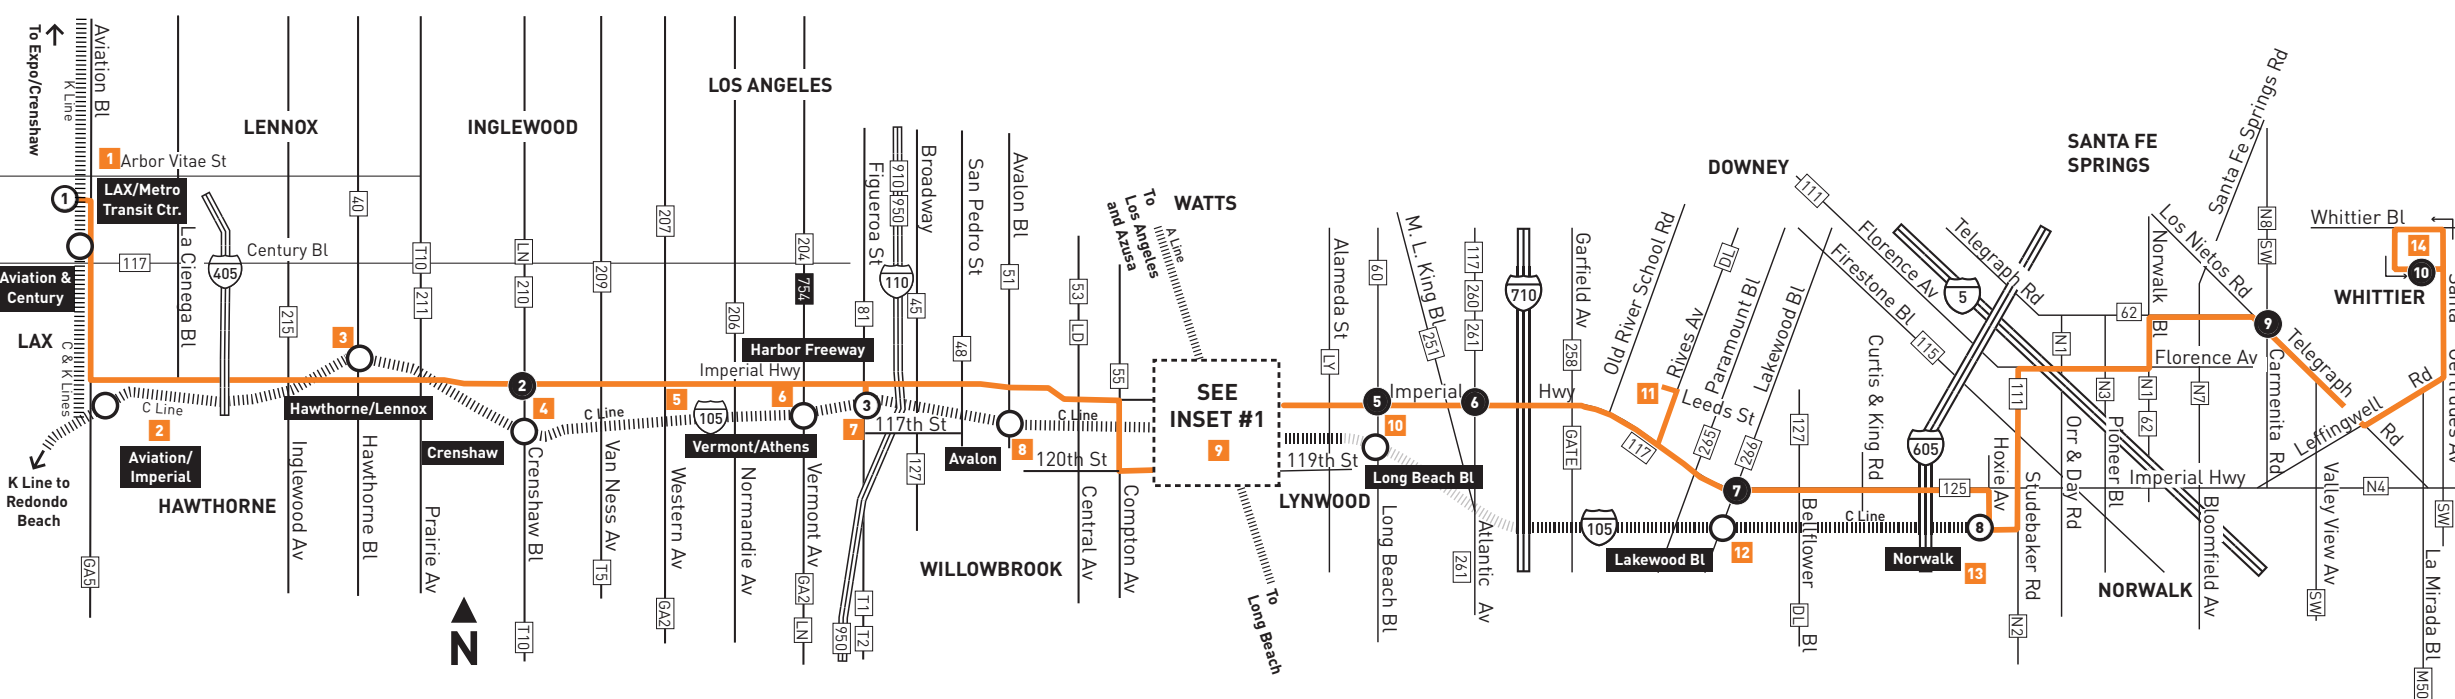

A Trips operate through Rancho Los Amigos Medical Center.

Avisos especiales

Entre la media noche y 5am, el servicio Owl de la Línea 40 se opera sobre Imperial Hwy entre Hawthorne Blvd. y Aviation Blvd. luego continúa sobre Aviation Blvd. para servir LAX/Metro Transit Center. Vea el horario de la Línea 40 para más información.

A Viajes operan a través de Rancho Los Amigos Centro Médico

LAX / Metro Transit Center

The LAX / Metro Transit Center is expected to open in early 2025. However, from December 15, 2024, this line will initially operate a new extension from Aviation/LAX station to the LAX City Bus Center via Aviation Bl, Century Bl and 98th St. At a date to be announced, the terminus will move to the new LAX / Metro Transit Center (as shown in the timetable).

ROUTE MAP

LAX / Metro Transit Center

The LAX / Metro Transit Center is expected to open in early 2025. However, from December 15, 2024, this line will initially operate a new extension from Aviation/LAX station to the LAX City Bus Center via Aviation Bl, Century Bl and 98th St. At a date to be announced, the terminus will move to the new LAX / Metro Transit Center (as shown in the timetable).

LEGEND

- Line 120 Route
- Metro Rail
- Timepoint
- Metro Rail Station
- Metro Rail Station and Timepoint
- BBB Santa Monica's Big Blue Bus
- BC Beach Cities Transit
- C Culver CityBus
- CE Commuter Express
- DL DowneyLink
- FT Foothill Transit
- GA GTrans (Gardena)
- GATE Get Around Town Express (South Gate)
- LB Long Beach Transit
- LD LADOT DASH
- LN County of LA - The Link Shuttle
- LY Lynwood Breeze
- OC Orange County Bus
- M Montebello Bus Lines
- N Norwalk Transit
- R Rapid
- RS Rancho Los Amigos Hospital Shuttle
- SW Sunshine Shuttle
- T Torrance Transit